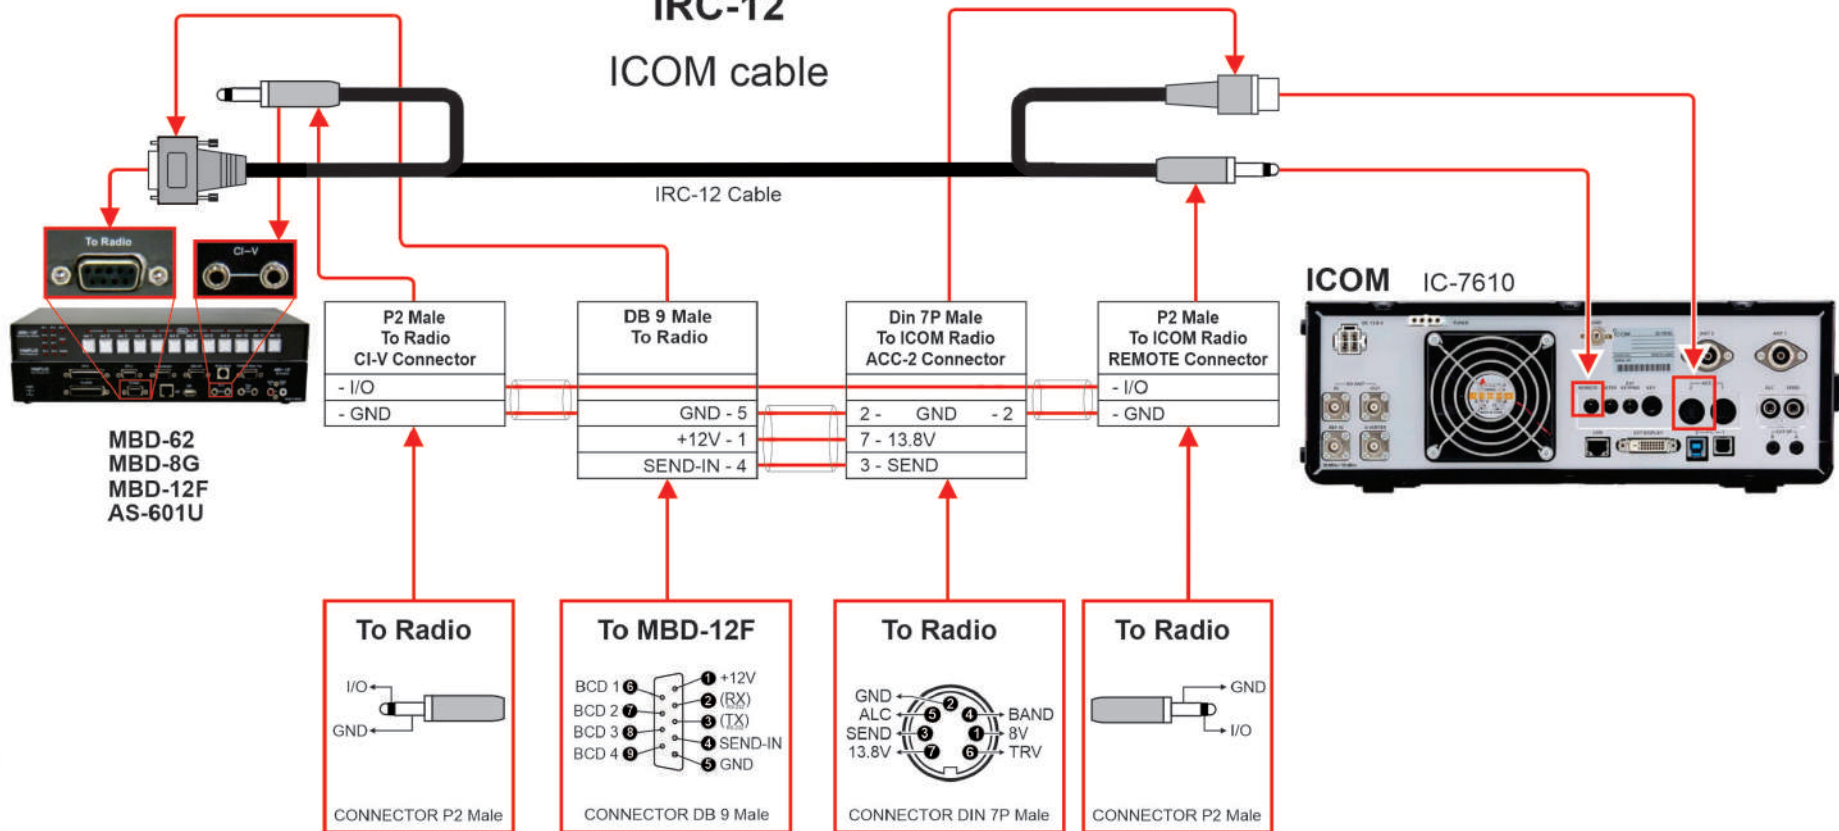

IRC-12 ICOM cable

Applicable to Icom radios with ACC Din 7-pin connector.